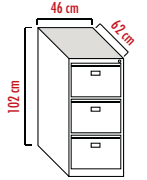

4'lü Klasör Dolabı
4 Drawers Cartotex

3'lü Klasör Dolabı
3 Drawers Cartotex

2'li Klasör Dolabı
2 Drawers Cartotex

➤ K 201

8 Gözlü Fiş Dolabı
8 Drawers Card Cabinet

Çelik Keson
Steel Caisson

Harita Plan Dolabı
Project Cabinet

Kart Havuzu
Card Cabinet

- 0,80 mm kalınlıkta yüksek kalite dkp sacdan imal edilmektedir.
- Elektrostatik toz boyalıdır.
- 0,80 mm thick high quality steel sheet
- Electrostatic powder coating